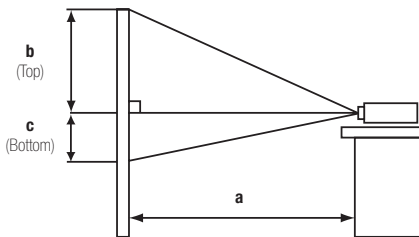

## Technical Specifications

- a:** Projection distance
- b:** Lens centre to the higher edge of the screen
- c:** Lens centre to the lower edge of the screen

### IMAGE SIZE 16:10 (FROM PROJECTOR'S LENS END)

Screen size (diagonal)	HxV		Projection distance (a)		Screen height (cm)	
	m	m	Wide (m)	Tele (m)	b (top)	c (bottom)
30" (0.8 m)	0.6	0.4	1.0	1.2	42	-2
50" (1.3 m)	1.1	0.7	1.7	2.1	71	-3
100" (2.5 m)	2.2	1.3	3.3	4.2	141	-7
150" (3.8 m)	3.2	2.0	5.0	6.2	212	-10
211" (5.3 m)	4.5	2.8	7.0	8.8	298	-14

### IMAGE SIZE 16:9 (FROM PROJECTOR'S LENS END)

Screen size (diagonal)	HxV		Projection distance (a)		Screen height (cm)	
	m	m	Wide (m)	Tele (m)	b (top)	c (bottom)
30" (0.8 m)	0.7	0.4	1.0	1.3	42	-4
50" (1.3 m)	1.1	0.6	1.7	2.1	69	-7
100" (2.5 m)	2.2	1.2	3.4	4.3	138	-14
150" (3.8 m)	3.3	1.9	5.1	6.4	208	-21
211" (5.3 m)	4.7	2.6	7.2	9.0	292	-29

### OPTICAL

Display System	1-chip DLP (0.67 inches)
Resolution	WUXGA (1920 x 1200)
Light Output (Brightness) ANSI Lumens	6000 (Normal), 4670 (Eco)
Contrast Ratio	20000:1
System Life (Hours)	20,000
Lens	Interchangeable, not included
Lens Zoom	Manual x 1.25
Lens Focus	Manual Focus
Lens Shift	Manual
Distance to Width Ratio	1.54 (Wide), 1.93 (Tele) (using SD-63 lens)
Display Size Diagonal	30 – 211 inches (using SD-63 lens)