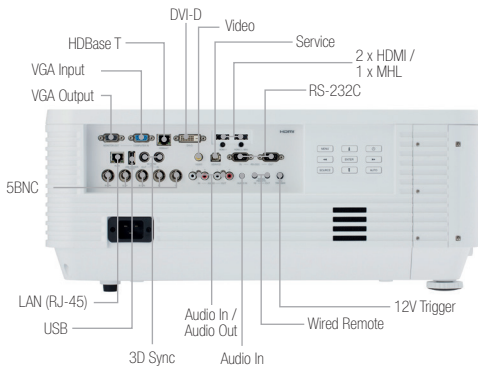

LP-WU6600

HITACHI
Inspire the Next

DLP laser projector, 6000 ANSI Lumens, 20000:1 contrast ratio, WUXGA (1920 x 1200) resolution

Technical Specifications

- **a:** Projection distance
- **b:** Lens centre to the higher edge of the screen
- **c:** Lens centre to the lower edge of the screen

IMAGE SIZE 16:10 (FROM PROJECTOR'S LENS END)

Screen size (diagonal)	HxV		Projection distance (a)		Screen height (cm)	
	m	m	Wide (m)	Tele (m)	b (top)	c (bottom)
30" (0.8 m)	0.6	0.4	1.0	1.2	42	-2
50" (1.3 m)	1.1	0.7	1.7	2.1	71	-3
100" (2.5 m)	2.2	1.3	3.3	4.2	141	-7
150" (3.8 m)	3.2	2.0	5.0	6.2	212	-10
211" (5.3 m)	4.5	2.8	7.0	8.8	298	-14

IMAGE SIZE 16:9 (FROM PROJECTOR'S LENS END)

Screen size (diagonal)	HxV		Projection distance (a)		Screen height (cm)	
	m	m	Wide (m)	Tele (m)	b (top)	c (bottom)
30" (0.8 m)	0.7	0.4	1.0	1.3	42	-4
50" (1.3 m)	1.1	0.6	1.7	2.1	69	-7
100" (2.5 m)	2.2	1.2	3.4	4.3	138	-14
150" (3.8 m)	3.3	1.9	5.1	6.4	208	-21
211" (5.3 m)	4.7	2.6	7.2	9.0	292	-29

As a result of using standard SD-63 Lens

OPTICAL

Display System	1-chip DLP (0.67 inches)
Resolution	WUXGA (1920 x 1200)
Light Output (Brightness) ANSI Lumens	6000 (Normal), 4670 (Eco)
Contrast Ratio	20000:1
System Life (Hours)	20,000
Lens	Interchangeable, not included
Lens Zoom	Manual x 1.25
Lens Focus	Manual Focus
Lens Shift	Manual
Distance to Width Ratio	1.54 (Wide), 1.93 (Tele) (using SD-63 lens)
Display Size Diagonal	30 – 211 inches (using SD-63 lens)

FEATURES

Speakers	16W Mono
Digital Keystone	Vertical $\pm 30.0^\circ$, Horizontal $\pm 25.0^\circ$
Picture Modes	Presentation / Bright / Game / Movie / Vivid / TV / RGB / DICOM SIM / User1 / User2 Laser mode (Normal, Eco, Eco Plus, Dimming, Extreme Dimming, Custom Light) Mirror Reverse Image, Up-side Down Image Blanking by Remote control
Supported Languages	English, French, German, Spanish, Portuguese, Simplified Chinese, Traditional Chinese, Italian, Norwegian, Swedish, Dutch, Russian, Polish, Finnish, Greek, Korean, Hungarian, Czech, Arabic, Turkish, Vietnamese, Japanese, Thai, Farsi, Hebrew, Danish, French Canadian

CONNECTIONS

Digital Input	HDMI x 2, DVI-D x 1, HDBase-T x 1
Analogue Input	15 pin Mini D-Sub x 1, 5BNC x 1
Video Output	15 pin Mini D-Sub x 1
Audio Input	3.5mm Stereo Mini Jack x 1, RCA Jack (L/R) x 1
Audio Output	RCA jack L/R x 1
RS-232C Control	1 x 9-pin D-Sub
Wired LAN	Yes
USB Type-A	Yes
USB Type-B	No
12V Trigger	3.5mm Stereo Mini Jack x 1
Wired Remote Input & Output	3.5mm Stereo Mini Jack x 1
3D Sync Input & Output	VESA 3-pin x 1

POWER

Power Supply	AC 100V – 120V / AC 220V – 240V (50/60Hz)
Power Consumption Operating / Standby	700 W / Less than 0.5 W

PHYSICAL

Weight	24kg
Dimensions (W x H x D)	517 X 220 X 470 mm
Noise	35db (Normal), 33db (Eco)

ACCESSORIES

Lenses	SL-62 (Short Throw Lens), SD-63 (Standard Lens), ML-64 (Long Throw Lens)
Remote Control	HL03171

WARRANTY

Projector / Light Source	10,000 hours / 5 years (whichever comes first)

LENS OPTIONS

Lens Code	Lens Type	Projection Distance For 100 inch Screen (Full Screen) (Projector's Front Panel to Screen)	Throw Ratio
SL-62	Short throw lens, Zoom x 1.18	2.4 – 2.9m	1.1 – 1.3
SL-63	Standard lens, Zoom x 1.25	3.4 – 4.3m	1.54 – 1.93
ML-64	Long throw lens, Zoom x 1.5	4.3 – 6.4m	1.93 – 2.9