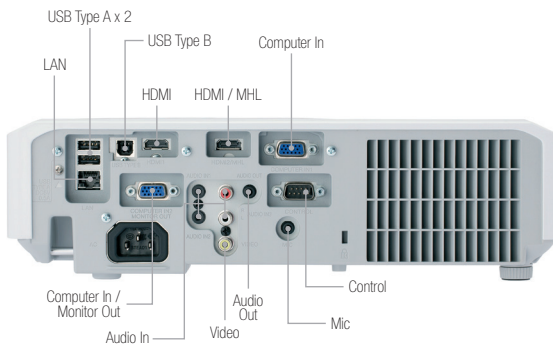

CP-WX30LWN

3LCD multi-purpose projector, 3000 ANSI lumens, 10000:1 contrast ratio, WXGA (1280 x 800) resolution

HITACHI
Inspire the Next

Technical Specifications

- a:** Projection distance
- b:** Lens centre to the higher edge of the screen
- c:** Lens centre to the lower edge of the screen

CONNECTIONS

Digital Input	HDMI/MHL x1, HDMI x1 (Supporting HDCP decoding)
Analogue Input	15 pin Mini D-Sub x 2, RCA Jack x 1
Video Output	15 pin Mini D-Sub x 1
Audio Input	3.5mm Stereo Mini Jack x 1, RCA Jack (L/R) x 1
Audio Output	3.5mm Stereo Mini Jack x 1
RS-232C Control	1 x 9-pin D-Sub
Wireless LAN	Yes (Optional) / Yes (RJ45)
Wired LAN	Yes
USB Type-A	Used for PC-less presentation or wireless network. Used for optional wireless pen tablet TB-1
USB Type-B	Used for Remote control mouse or PC screen display