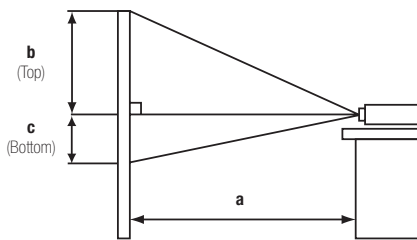

CP-WX30LWN

3LCD multi-purpose projector, 3000 ANSI lumens, 10000:1 contrast ratio, WXGA (1280 x 800) resolution

HITACHI
Inspire the Next

Technical Specifications

- a:** Projection distance
- b:** Lens centre to the higher edge of the screen
- c:** Lens centre to the lower edge of the screen

IMAGE SIZE 16:10 (FROM PROJECTOR'S LENS END)

Screen size (diagonal)	HxV		Projection distance (a)		Screen height (cm)	
	m	m	Wide (m)	Tele (m)	b (top)	c (bottom)
30" (0.8 m)	0.6	0.4	0.9	1.1	3	38
50" (1.3 m)	1.1	0.7	1.6	1.9	5	63
80" (2.0 m)	1.7	1.1	2.6	3.1	8	100
100" (2.5 m)	2.2	1.3	3.2	3.8	10	125
120" (3.0 m)	2.6	1.6	3.8	4.6	12	150
150" (3.8 m)	3.2	2.0	4.8	5.8	14	188
200" (5.0 m)	4.3	2.7	6.4	7.7	19	250
250" (6.3 m)	5.4	3.4	8.0	9.7	24	313
300" (7.6 m)	6.5	4.0	9.6	11.6	29	375

IMAGE SIZE 16:9 (FROM PROJECTOR'S LENS END)

Screen size (diagonal)	HxV		Projection distance (a)		Screen height (cm)	
	m	m	Wide (m)	Tele (m)	b (top)	c (bottom)
30" (0.8 m)	0.7	0.4	1.0	1.2	1	36
50" (1.3 m)	1.1	0.6	1.6	2.0	1	61
80" (2.0 m)	1.8	1.0	2.6	3.2	2	97
100" (2.5 m)	2.2	1.2	3.3	4.0	3	122
120" (3.0 m)	2.7	1.5	4.0	4.8	4	146
150" (3.8 m)	3.3	1.9	4.9	5.9	4	182
200" (5.0 m)	4.4	2.5	6.6	7.9	6	243
250" (6.3 m)	5.5	3.1	8.3	9.9	7	304
300" (7.6 m)	6.6	3.7	9.9	11.9	9	365

OPTICAL

Panel Size	15mm (0.59 inches), 16:10 Aspect Ratio
Panel Structure	3LCD
Resolution	WXGA (1280 x 800)
Light Output (Brightness) ANSI Lumens	3000 (Normal), 2640 (Whisper)
Contrast Ratio	10000:1
Lamp Life (Hours)	10000 (Normal), 5000 (Whisper)
Lens	Built-in
Lens Zoom	Manual Zoom x 1.2
Lens Focus	Manual Focus
Projection Lens F Number	F = 19 – 23
Throw Distance	0.9 – 11.6m
Distance to Width Ratio	1.5 (WIDE), 1.8 (TELE)
Display Size Diagonal	30 – 300 inches