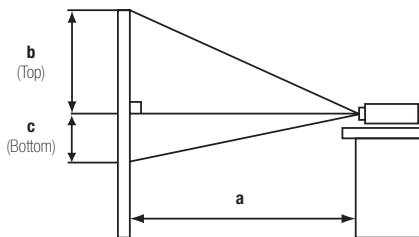

## Technical Specifications

- a:** Projection distance
- b:** Lens centre to the higher edge of the screen
- c:** Lens centre to the lower edge of the screen

### OPTICAL

Panel Size	16mm (0.63 inches), 4:3 Aspect Ratio
Panel Structure	3LCD
Resolution	XGA (1024 x 768)
Light Output (Brightness) ANSI Lumens	3200 (Normal), 2816 (Whisper)
Contrast Ratio	10000:1
Lamp Life (Hours)	10000 (Normal), 5000 (Whisper)
Lens	Built-in
Lens Zoom	Manual Zoom x 1.2
Lens Focus	Manual Focus
Projection Lens F Number	F = 19 – 23
Throw Distance	0.9 – 10.9m
Distance to Width Ratio	1.5 (WIDE), 1.8 (TELE)
Display Size Diagonal	30 – 300 inches

### PHYSICAL

Weight	3.3kg
Dimensions (W x H x D)	325 x 95 x 245 mm
Noise	37db (Normal), 32db (Whisper)
Filter Life (hours)	10000

### IMAGE SIZE 4:3 (FROM PROJECTOR'S LENS END)

Screen size (diagonal)	HxV		Projection distance (a)		Screen height (cm)	
	m	m	Wide (m)	Tele (m)	b (top)	c (bottom)
30" (0.8 m)	0.6	0.5	0.9	1.1	7	39
50" (1.3 m)	1.0	0.8	1.5	1.8	11	65
80" (2.0 m)	1.6	1.2	2.4	2.9	17	105
100" (2.5 m)	2.0	1.5	3.0	3.6	22	131
120" (3.0 m)	2.4	1.8	3.6	4.4	26	157
150" (3.8 m)	3.0	2.3	4.5	5.5	33	196
200" (5.0 m)	4.1	3.0	6.1	7.3	44	261
250" (6.3 m)	5.1	3.8	7.6	9.1	54	327
300" (7.6 m)	6.1	4.6	9.1	10.9	65	392