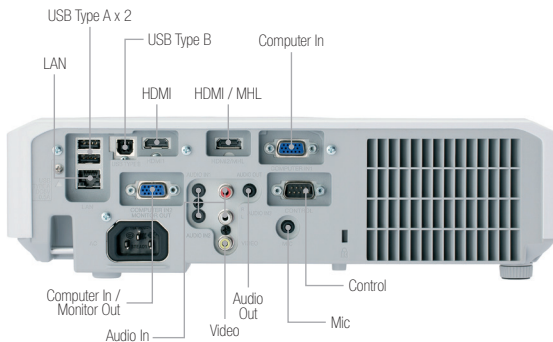

CP-X30LWN

3LCD multi-purpose projector, 3200 ANSI lumens, 10000:1 contrast ratio, XGA (1024 x 768) resolution

HITACHI
Inspire the Next

Technical Specifications

- **a:** Projection distance
- **b:** Lens centre to the higher edge of the screen
- **c:** Lens centre to the lower edge of the screen

OPTICAL

Panel Size	16mm (0.63 inches), 4:3 Aspect Ratio
Panel Structure	3LCD
Resolution	XGA (1024 x 768)
Light Output (Brightness) ANSI Lumens	3200 (Normal), 2816 (Whisper)
Contrast Ratio	10000:1
Lamp Life (Hours)	10000 (Normal), 5000 (Whisper)
Lens	Built-in
Lens Zoom	Manual Zoom x 1.2
Lens Focus	Manual Focus
Projection Lens F Number	F = 19 – 23
Throw Distance	0.9 – 10.9m
Distance to Width Ratio	1.5 (WIDE), 1.8 (TELE)
Display Size Diagonal	30 – 300 inches

FEATURES

Speakers	16W x 1 (mono)
Digital Keystone Correction (Degrees)	Horizontal: ± 30 degrees, Vertical: ± 30 degrees
Picture Modes	Normal, Cinema, Dynamic, Board (Black), Board (Green), Whiteboard, Daytime, Photo, DICOM-SIM
Picture Adjustments	ASPECT selection (Normal/4:3/16:9/16:10/14:9/Zoom), Perfect Fit (4 corners and 4 sides), Frame Lock (Data signal with vertical frequency of 49 to 51 Hz, 59 to 61 Hz), HDCR, Image blank by RS232C/Remote control, Image Optimizer, Magnify, Mirror Reverse Image, Up-side Down Image
Network	AMX Device Discovery, Command Control via the Network, Configuring and Controlling the Projector via a Web Browser, Controlling the Projector via Scheduling, Crestron RoomView® (Not accessible through the wireless adapter), Displaying text data transferred via network, Failure and Warning Alerts via E-mail, My Image (still image transfer) Display, Network Bridge, Network Presentation (PC still picture transfer), Frame rate (practical) is under 12fps (640x480 movie)
Security	PIN Security Lock, MyScreen Password Lock, Transition Detector, MyText Password Lock, Key Lock (Key pad, Remote Control)
Supported Languages	34 Languages (English, French, German, Spanish, Italian, Norwegian, Dutch, Japanese, Portuguese, Simplified Chinese, Traditional Chinese, Korean, Swedish, Russian, Finnish, Polish, Turkey, Arabian, Persian, Czech, Danish, Hungarian, Romanian, Slovenian, Croatian, Greek, Lithuanian, Estonian, Latvian, Thai, Portuguese (Brazil), Indonesian, Vietnamese, Hebrew)

CONNECTIONS

Digital Input	HDMI/MHL x 1, HDMI x 1 (Supporting HDCP decoding)
Analogue Input	15 pin Mini D-Sub x 2, RCA Jack x 1
Video Output	15 pin Mini D-Sub x 1
Audio Input	3.5mm Stereo Mini Jack x 1, RCA Jack (L/R) x 1
Audio Output	3.5mm Stereo Mini Jack x 1
RS-232C Control	1 x 9-pin D-Sub
Wireless LAN	Yes (Optional) / Yes (RJ45)
Wired LAN	Yes
USB Type-A	Used for PC-less presentation or wireless network. Used for optional wireless pen tablet TB-1
USB Type-B	Used for Remote control mouse or PC screen display

POWER

Power Supply	AC 100V – 120V / AC 220V – 240V (50/60Hz)
Power Consumption Operating	320W
Power Consumption Standby	Less than 0.5W

PHYSICAL

Weight	3.3kg
Dimensions (W x H x D)	325 x 95 x 245 mm
Noise	37db (Normal), 32db (Whisper)
Filter Life (hours)	10000

COMPATIBILITY