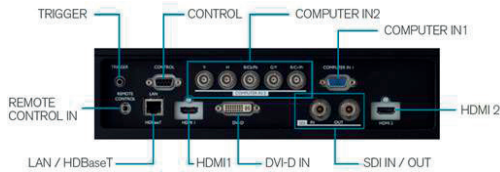

LP-WU9100B

HITACHI
Inspire the Next

1-Chip DLP laser projector, 10000 ANSI Lumens, 30,000:1 contrast ratio, WUXGA (1920 x 1200) resolution

Technical Specifications

a: Projection distance from centre of lens to the screen.

Hitachi Throw Calculator:
<http://www.hitachidigitalmedia.com/en-gb/throw-distance-calculator>

OPTICAL

Display System	1-chip DLP (0.67 inches)
Resolution	WUXGA (1920 x 1200)
Light Output (Brightness) ANSI Lumens	10000 (Normal)
Contrast Ratio	30,000:1
Lens	Optional
Lens Zoom	Powered Zoom x 1.5 (using SD-903)
Lens Focus	Powered Focus
Lens Shift	Powered Lens Shift
Projection Lens F Number	1.6 - 2.0
Focus Distance	1.8 – 21.4m (WIDE) / 2.7 – 31.9m (TELE)
Distance to Width Ratio/ Throw Ratio (:1)	FL-920 Throw 0.38; USL-901A Throw 0.8-1.0; SL-902 Throw 1.1-1.7; SD-903 Throw 1.6-2.4; ML-904 Throw 2.4-3.6; LL-905 throw 3.5-5.6; UL-906 Throw 5.5-8.8
Diagonal Display Size	50 – 600 inches (using SD-903)

FEATURES

Installation	Rear, Ceiling, Tabletop, Portrait
Digital Keystone	Horizontal: ± 60 degrees, Vertical: ± 40 degrees
Picture Modes	Laser mode (Normal, Eco, Custom)
Picture Adjustments	HDCR, Accentualizer, Color Management, Dicom Mode
Network Features	Command control via Network, Crestron RoomView®, AMX, Extron XTP system, PJ Link; Webcontrol
Supported Languages	English, French, Spanish, German, Simplified Chinese, Japanese, Korean, Portuguese, Traditional Chinese

ACCESSORIES

Supplied Accessories Power cord: US cord for 125V (2.5m) x 1, US cord for 250V (2.5m) x 1, EURO cord (2.5m) x 1, Remote Control unit x 1, AA Battery x 2, Wired Remote cable x 1, RS232C cable (Cross, Male to Male) x 1, RGB cable (1.8m) x 1