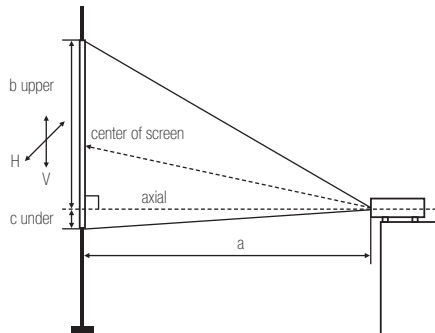

LP-WU9100B

HITACHI
Inspire the Next

1-Chip DLP laser projector, 10000 ANSI Lumens, 30,000:1 contrast ratio, WUXGA (1920 x 1200) resolution

Technical Specifications

a: Projection distance from centre of lens to the screen.

THROW CHART 16:10 ASPECT RATIO (USING STANDARD SD-903 LENS)

Screen size (diagonal)	HxV		Projection distance (a)		Screen height (cm)	
	(m)	(m)	Wide (m)	Tele (m)	b upper	c under
50" (x.x m)	1.1	0.7	1.7	2.6	74	-7
80" (2.0 m)	1.7	1.1	2.8	4.2	118	-11
100" (2.5 m)	2.2	1.3	3.479	5.3	148	-13
120" (3.0 m)	2.6	1.6	4.2	6.3	178	-16
200" (5.1 m)	4.3	2.7	7.0	10.6	296	-27
300" (7.6 m)	6.5	4.0	10.6	15.9	444	-40
400" (x.x m)	8.6	5.4	14.2	21.2	592	-54
500" (x.x m)	10.8	6.7	17.7	26.6	740	-67
600" (x.x m)	12.9	8.1	21.3	31.9	888	-81

THROW CHART 16:9 ASPECT RATIO (USING STANDARD SD-903 LENS)

Screen size (diagonal)	HxV		Projection distance (a)		Screen height (cm)	
	(m)	(m)	Wide (m)	Tele (m)	b upper	c under
50" (x.x m)	1.1	0.6	1.7	2.7	73	-10
80" (2.0 m)	1.8	1.0	2.8	4.3	116	-17
100" (2.5 m)	2.2	1.2	3.6	5.4	145	-21
120" (3.0 m)	2.7	1.5	4.3	6.5	174	-25
200" (5.1 m)	4.4	2.5	7.2	10.9	291	-42
300" (7.6 m)	6.6	3.7	10.9	16.3	436	-62
400" (x.x m)	8.9	5.0	14.6	21.8	581	-83
500" (x.x m)	11.1	6.2	18.2	27.3	726	-104
600" (x.x m)	13.3	7.5	21.9	32.8	872	-125

Hitachi Throw Calculator:
<http://www.hitachidigitalmedia.com/en-gb/throw-distance-calculator>

OPTICAL

Display System	1-chip DLP (0.67 inches)
Resolution	WUXGA (1920 x 1200)
Light Output (Brightness) ANSI Lumens	10000 (Normal)
Contrast Ratio	30,000:1
Lens	Optional
Lens Zoom	Powered Zoom x 1.5 (using SD-903)
Lens Focus	Powered Focus
Lens Shift	Powered Lens Shift
Projection Lens F Number	1.6 - 2.0
Focus Distance	1.8 – 21.4m (WIDE) / 2.7 – 31.9m (TELE)
Distance to Width Ratio/ Throw Ratio (:1)	FL-920 Throw 0.38; USL-901A Throw 0.8-1.0; SL-902 Throw 1.1-1.7; SD-903 Throw 1.6-2.4; ML-904 Throw 2.4-3.6; LL-905 throw 3.5-5.6; UL-906 Throw 5.5-8.8
Diagonal Display Size	50 – 600 inches (using SD-903)

FEATURES

Installation	Rear, Ceiling, Tabletop, Portrait
Digital Keystone	Horizontal: ± 60 degrees, Vertical: ± 40 degrees
Picture Modes	Laser mode (Normal, Eco, Custom)
Picture Adjustments	HDCR, Accentualizer, Color Management, Dicom Mode
Network Features	Command control via Network, Crestron RoomView®, AMX, Extron XTP system, PJ Link; Webcontrol
Supported Languages	English, French, Spanish, German, Simplified Chinese, Japanese, Korean, Portuguese, Traditional Chinese

COMPATIBILITY

Video 525i(480i), 625i(576i), 1125i(1080i)

CONNECTIONS

Digital Input	HDMI x 2 (Supporting HDCP decoding), DVI-D x 1, SDI BNC x 1, HDBase-T x 1
Analogue Input	15 pin D-Sub shrink x 1, 5 BNC x 1
Video Output	SDI BNC x 1
Audio Input	No Audio Output
Audio Output	No Audio Output
RS-232C Control	1 x 9-pin D-Sub
Wireless LAN	No
Wired Remote I/O	Yes

POWER

Power Supply	AC 100V – 130V / AC 200V – 240V (50/60 Hz)
Power Consumption Operating / Standby	13.4A / 6.2A 1340W / 1240W / Less than 0.5W

PHYSICAL

Weight	28 kg (without lens)
Dimensions (W x H x D)	500 x 216 x 576mm
Operation Noise	42dB (Normal), 39dB (Eco)

CERTIFICATION