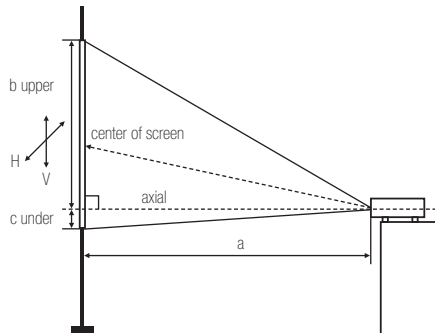

LP-WU9100B

HITACHI
Inspire the Next

1-Chip DLP laser projector, 10000 ANSI Lumens, 30,000:1 contrast ratio, WUXGA (1920 x 1200) resolution

Technical Specifications

a: Projection distance from centre of lens to the screen.

THROW CHART 16:10 ASPECT RATIO (USING STANDARD SD-903 LENS)

Screen size (diagonal)	HxV (m)		Projection distance (a)		Screen height (cm)	
	(m)	(m)	Wide (m)	Tele (m)	b upper	c under
50" (x.x m)	1.1	0.7	1.7	2.6	74	-7
80" (2.0 m)	1.7	1.1	2.8	4.2	118	-11
100" (2.5 m)	2.2	1.3	3.479	5.3	148	-13
120" (3.0 m)	2.6	1.6	4.2	6.3	178	-16
200" (5.1 m)	4.3	2.7	7.0	10.6	296	-27
300" (7.6 m)	6.5	4.0	10.6	15.9	444	-40
400" (x.x m)	8.6	5.4	14.2	21.2	592	-54
500" (x.x m)	10.8	6.7	17.7	26.6	740	-67
600" (x.x m)	12.9	8.1	21.3	31.9	888	-81

THROW CHART 16:9 ASPECT RATIO (USING STANDARD SD-903 LENS)

Screen size (diagonal)	HxV (m)		Projection distance (a)		Screen height (cm)	
	(m)	(m)	Wide (m)	Tele (m)	b upper	c under
50" (x.x m)	1.1	0.6	1.7	2.7	73	-10
80" (2.0 m)	1.8	1.0	2.8	4.3	116	-17
100" (2.5 m)	2.2	1.2	3.6	5.4	145	-21
120" (3.0 m)	2.7	1.5	4.3	6.5	174	-25
200" (5.1 m)	4.4	2.5	7.2	10.9	291	-42
300" (7.6 m)	6.6	3.7	10.9	16.3	436	-62
400" (x.x m)	8.9	5.0	14.6	21.8	581	-83
500" (x.x m)	11.1	6.2	18.2	27.3	726	-104
600" (x.x m)	13.3	7.5	21.9	32.8	872	-125

Hitachi Throw Calculator:
<http://www.hitachidigitalmedia.com/en-gb/throw-distance-calculator>

OPTICAL

Display System	1-chip DLP (0.67 inches)
Resolution	WUXGA (1920 x 1200)
Light Output (Brightness) ANSI Lumens	10000 (Normal)
Contrast Ratio	30,000:1
Lens	Optional
Lens Zoom	Powered Zoom x 1.5 (using SD-903)
Lens Focus	Powered Focus
Lens Shift	Powered Lens Shift
Projection Lens F Number	1.6 - 2.0
Focus Distance	1.8 – 21.4m (WIDE) / 2.7 – 31.9m (TELE)
Distance to Width Ratio/ Throw Ratio (:1)	FL-920 Throw 0.38; USL-901A Throw 0.8-1.0; SL-902 Throw 1.1-1.7; SD-903 Throw 1.6-2.4; ML-904 Throw 2.4-3.6; LL-905 throw 3.5-5.6; UL-906 Throw 5.5-8.8
Diagonal Display Size	50 – 600 inches (using SD-903)

FEATURES

Installation	Rear, Ceiling, Tabletop, Portrait
Digital Keystone	Horizontal: ± 60 degrees, Vertical: ± 40 degrees
Picture Modes	Laser mode (Normal, Eco, Custom)
Picture Adjustments	HDCR, Accentualizer, Color Management, Dicom Mode
Network Features	Command control via Network, Crestron RoomView®, AMX, Extron XTP system, PJ Link; Webcontrol
Supported Languages	English, French, Spanish, German, Simplified Chinese, Japanese, Korean, Portuguese, Traditional Chinese

COMPATIBILITY

Video 525i(480i), 625i(576i), 1125i(1080i)

CONNECTIONS

Digital Input	HDMI x 2 (Supporting HDCP decoding), DVI-D x 1, SDI BNC x 1, HDBase-T x 1
Analogue Input	15 pin D-Sub shrink x 1, 5 BNC x 1
Video Output	SDI BNC x 1
Audio Input	No Audio Output
Audio Output	No Audio Output
RS-232C Control	1 x 9-pin D-Sub
Wireless LAN	No
Wired Remote I/O	Yes

POWER

Power Supply	AC 100V – 130V / AC 200V – 240V (50/60 Hz)
Power Consumption Operating / Standby	13.4A / 6.2A 1340W / 1240W / Less than 0.5W

PHYSICAL

Weight	28 kg (without lens)
Dimensions (W x H x D)	500 x 216 x 576mm
Operation Noise	42dB (Normal), 39dB (Eco)

CERTIFICATION