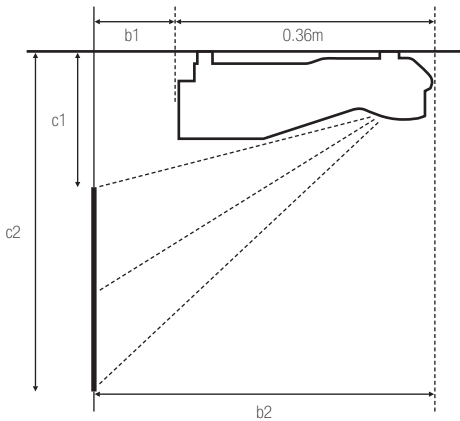

### THROW CHART 16:10 ASPECT RATIO

Screen size (diagonal)	Projection distance (m)		Screen height (cm)	
	b1	b2	c1	c2
60" (1.5 m)	0.128	0.488	0.313	1.121
70" (1.8 m)	0.198	0.558	0.351	1.293
80" (2.0 m)	0.268	0.628	0.388	1.465
90" (2.3 m)	0.338	0.698	0.426	1.683
100" (2.5 m)	0.408	0.768	0.464	1.810

### THROW CHART 16:9 ASPECT RATIO

Screen size (diagonal)	Projection distance (m)		Screen height (cm)	
	b1	b2	c1	c2
60" (1.5 m)	0.139	0.500	0.319	1.149
70" (1.8 m)	0.211	0.572	0.358	1.326
80" (2.0 m)	0.283	0.644	0.397	1.504
90" (2.3 m)	0.355	0.716	0.435	1.681
100" (2.5 m)	0.427	0.787	0.474	1.858

### OPTICAL

Display System	3LCD (0.59 inches) aspect ratio 16:10
Resolution	WXGA (1280 x 800)
Light Output (Brightness) ANSI Lumens	3700 (Normal)
Contrast Ratio	16,000:1
Lamp Life (Hours)	4000 (Normal), 6000 (Eco-2)
Lens	Built-in
Lens Zoom	Digital Zoom x 1.35
Lens Focus	Powered Focus
Lens Shift	Not Supported
Projection Lens F Number	f = 4.21 mm
Focus Distance	0.41m – 0.69m (center of cover glass to screen)
Distance to Width Ratio/ Throw Ratio (:1)	0.3
Diagonal Display Size	60 – 100 inches

### PHYSICAL

Weight	4.3kg
Dimensions (W x H x D)	382 x 141 x 362mm
Operation Noise	37db (Normal), 32db (Eco), 28db (Eco-2)