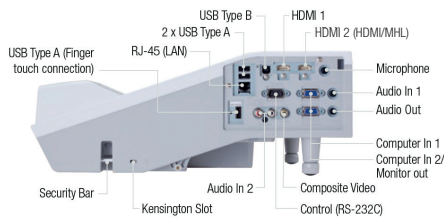

CP-AW3506

3LCD Lamp projector, 3700 ANSI Lumens,
16,000:1 contrast ratio, WXGA (1280 x 800) resolution

HITACHI
Inspire the Next

Technical Specifications

THROW CHART 16:10 ASPECT RATIO

Screen size (diagonal)	Projection distance (m)		Screen height (cm)	
	b1	b2	c1	c2
60" (1.5 m)	0.128	0.488	0.313	1.121
70" (1.8 m)	0.198	0.558	0.351	1.293
80" (2.0 m)	0.268	0.628	0.388	1.465
90" (2.3 m)	0.338	0.698	0.426	1.683
100" (2.5 m)	0.408	0.768	0.464	1.810

THROW CHART 16:9 ASPECT RATIO

Screen size (diagonal)	Projection distance (m)		Screen height (cm)	
	b1	b2	c1	c2
60" (1.5 m)	0.139	0.500	0.319	1.149
70" (1.8 m)	0.211	0.572	0.358	1.326
80" (2.0 m)	0.283	0.644	0.397	1.504
90" (2.3 m)	0.355	0.716	0.435	1.681
100" (2.5 m)	0.427	0.787	0.474	1.858

Hitachi Throw Calculator:
<http://www.hitachidigitalmedia.com/en-gb/throw-distance-calculator>

OPTICAL

Display System	3LCD (0.59 inches) aspect ratio 16:10
Resolution	WXGA (1280 x 800)
Light Output (Brightness) ANSI Lumens	3700 (Normal)
Contrast Ratio	16,000:1
Lamp Life (Hours)	4000 (Normal), 6000 (Eco-2)
Lens	Built-in
Lens Zoom	Digital Zoom x 1.35
Lens Focus	Powered Focus
Lens Shift	Not Supported
Projection Lens F Number	f = 4.21 mm
Focus Distance	0.41m – 0.69m (center of cover glass to screen)
Distance to Width Ratio/ Throw Ratio (:1)	0.3
Diagonal Display Size	60 – 100 inches

FEATURES

Installation	Ceiling, Tabletop, Rear
Speakers	16W Mono
Digital Keystone	Horizontal: ±5 degrees, Vertical: ±5 degrees
Picture Modes	TBC
Picture Adjustments	TBC
Network Features	Wireless Capability(Optional), Multi Projector, Moderator Control Mode, Projector Quick Connection (ios / Android app), Projector Monitoring and Control from a Remote Location, E-mail Alerts
Security Features	Password/Myscreen Password, Pin Lock, Key Lock
Supported Languages	English, French, German, Spanish, Italian, Norwegian, Dutch, Japanese, Portuguese, Simplified Chinese, Traditional Chinese, Korean, Swedish, Russian, Finnish, Polish, Turkey, Arabian, Persian, Czech, Danish, Hungarian, Romanian, Slovenian, Croatian, Greek, Lithuanian, Estonian, Latvian, Thai, Portuguese(Brazil), Indonesian, Vietnamese

COMPATIBILITY

Computer	TBC
Video	TBC

CONNECTIONS

Digital Input	HDMI x 2 (HDCP compliant)
Analogue Input	15-pin Mini-D-Sub x 2, RCA Jack x 1
Video Output	15 pin Mini D-Sub x 1
Audio Input	3.5mm Stereo Mini Jack x 2, RCA Jack (L/R) x 1
Audio Output	3.5mm Stereo Mini Jack x 1
RS-232C Control	1 x 9-pin D-Sub
Wireless LAN	Yes (Optional)
Wired LAN	RJ45 connector x 1
USB Type-A	USB type A x 2 (PC less Presentation or Wireless adapter)
USB Type-B	USB type B x 1 (USB display or USB mouse control)
Wired Remote I/O	Not Supported

POWER

Power Supply	AC 100V – 120V / AC 220V – 240V (50/60Hz)
Power Consumption Operating / Standby	350W / Less than 0.35W

PHYSICAL

Weight	4.3kg
Dimensions (W x H x D)	382 x 141 x 362mm
Operation Noise	37db (Normal), 32db (Eco), 28db (Eco-2)

CERTIFICATION

Certification	TBC

ACCESSORIES

Supplied Accessories	TBC
Optional Accessories	wireless adapter

WARRANTY

Replacement Lamp / Filter	TBC
Projector / Lamp Warranty	TBC