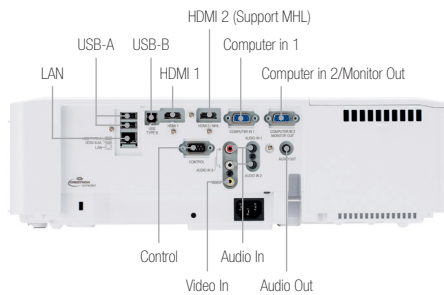

CP-EU4501WN

3LCD Lamp projector, 4500 ANSI Lumens, 16,000:1 contrast ratio, WUXGA (1920 x 1200) resolution

HITACHI
Inspire the Next

Technical Specifications

a: Projection distance from centre of lens to the screen.

Hitachi Throw Calculator:

<http://www.hitachidigitalmedia.com/en-gb/throw-distance-calculator>

OPTICAL

Display System	3LCD (0.64 inches) aspect ratio 16:10
Resolution	WUXGA (1920 x 1200)
Light Output (Brightness) ANSI Lumens	4500 (Normal), ,
Contrast Ratio	16,000:1
Lamp Life (Hours)	4500 (Normal), 6000 (Eco)
Lens	Built-in
Lens Zoom	Manual Zoom x 1.6
Lens Focus	Manual Focus
Lens Shift	Not Supported
Projection Lens F Number	1.7 - 2.2
Focus Distance	0.8m – 13.7m
Distance to Width Ratio/ Throw Ratio (:1)	1.3 – 2.1
Diagonal Display Size	30 – 300 inches

FEATURES

Installation	Ceiling, Tabletop, Rear
Speakers	16W Mono
Digital Keystone	TBC
Picture Modes	TBC
Picture Adjustments	TBC
Network Features	Wireless Capability(Optional), Multi Projector, Moderator Control Mode, Projector Quick Connection (ios / Android app), Projector Monitoring and Control from a Remote Location, E-mail Alerts
Security Features	Password/Myscreen Password, Pin Lock, Key Lock
Supported Languages	English, French, Germany, Spanish, Italian, Norwegian, Dutch, Portuguese, S-Chinese, Korean, Swedish, Russian, Finnish, Polish, Turkish

COMPATIBILITY

Computer	TBC
Video	TBC

CONNECTIONS

Digital Input	HDMI x 2 (HDCP compliant, HDMI 2 shared with MHL)
Analogue Input	15-pin Mini-D-Sub x 2, RCA Jack x 1
Video Output	15 pin Mini D-Sub x 1
Audio Input	3.5mm Stereo Mini Jack x 2, RCA Jack (L/R) x 1
Audio Output	3.5mm Stereo Mini Jack x 1
RS-232C Control	1 x 9-pin D-Sub
Wireless LAN	Yes (Optional)
Wired LAN	RJ45 connector x 1
USB Type-A	USB type A x 2 (PC less Presentation or Wireless adapter)
USB Type-B	USB type B x 1
Wired Remote I/O	Not Supported