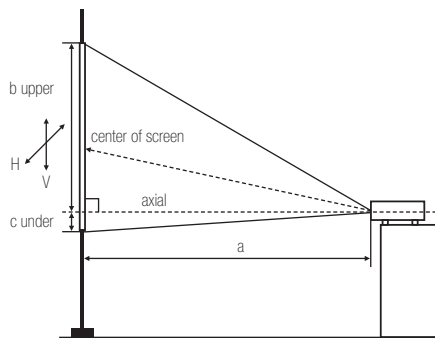

CP-EU4501WN

3LCD Lamp projector, 4500 ANSI Lumens, 16,000:1 contrast ratio, WUXGA (1920 x 1200) resolution

HITACHI
Inspire the Next

Technical Specifications

a: Projection distance from centre of lens to the screen.

THROW CHART 16:10 ASPECT RATIO (BUILT-IN LENS)

Screen size (diagonal)	HxV		Projection distance (a)		Screen height (cm)	
	(m)	(m)	Wide (m)	Tele (m)	b upper	c under
30" (0.8 m)	0.6	0.4	0.8	1.3	35	5
60" (x.x m)	1.3	0.8	1.7	2.7	70	10
80" (2.0 m)	1.7	1.1	2.2	3.6	94	14
100" (2.5 m)	2.2	1.3	2.8	4.5	117	17
120" (3.0 m)	2.6	1.6	3.4	5.5	141	21
200" (5.1 m)	4.3	2.7	5.6	9.1	234	35
300" (7.6 m)	6.5	4.0	8.5	13.7	352	52

THROW CHART 16:9 ASPECT RATIO (BUILT-IN LENS)

Screen size (diagonal)	HxV		Projection distance (a)		Screen height (cm)	
	(m)	(m)	Wide (m)	Tele (m)	b upper	c under
30" (0.8 m)	0.7	0.4	0.8	1.4	34	3
60" (x.x m)	1.3	0.7	1.7	2.8	68	7
80" (2.0 m)	1.8	1.0	2.3	3.7	91	9
100" (2.5 m)	2.2	1.2	2.9	4.7	114	11
120" (3.0 m)	2.7	1.5	3.5	5.6	136	13
200" (5.1 m)	4.4	2.5	5.8	9.4	227	22
300" (7.6 m)	6.6	3.7	8.7	14.1	341	33

Hitachi Throw Calculator:

<http://www.hitachidigitalmedia.com/en-gb/throw-distance-calculator>

OPTICAL

Display System	3LCD (0.64 inches) aspect ratio 16:10
Resolution	WUXGA (1920 x 1200)
Light Output (Brightness) ANSI Lumens	4500 (Normal), ,
Contrast Ratio	16,000:1
Lamp Life (Hours)	4500 (Normal), 6000 (Eco)
Lens	Built-in
Lens Zoom	Manual Zoom x 1.6
Lens Focus	Manual Focus
Lens Shift	Not Supported
Projection Lens F Number	1.7 - 2.2
Focus Distance	0.8m – 13.7m
Distance to Width Ratio/ Throw Ratio (:1)	1.3 – 2.1
Diagonal Display Size	30 – 300 inches

FEATURES

Installation	Ceiling, Tabletop, Rear
Speakers	16W Mono
Digital Keystone	TBC
Picture Modes	TBC
Picture Adjustments	TBC
Network Features	Wireless Capability(Optional), Multi Projector, Moderator Control Mode, Projector Quick Connection (ios / Android app), Projector Monitoring and Control from a Remote Location, E-mail Alerts
Security Features	Password/Myscreen Password, Pin Lock, Key Lock
Supported Languages	English, French, Germany, Spanish, Italian, Norwegian, Dutch, Portuguese, S-Chinese, Korean, Swedish, Russian, Finnish, Polish, Turkish

COMPATIBILITY

Computer	TBC
Video	TBC

CONNECTIONS

Digital Input	HDMI x 2 (HDCP compliant, HDMI 2 shared with MHL)
Analogue Input	15-pin Mini-D-Sub x 2, RCA Jack x 1
Video Output	15 pin Mini D-Sub x 1
Audio Input	3.5mm Stereo Mini Jack x 2, RCA Jack (L/R) x 1
Audio Output	3.5mm Stereo Mini Jack x 1
RS-232C Control	1 x 9-pin D-Sub
Wireless LAN	Yes (Optional)
Wired LAN	RJ45 connector x 1
USB Type-A	USB type A x 2 (PC less Presentation or Wireless adapter)
USB Type-B	USB type B x 1
Wired Remote I/O	Not Supported

POWER

Power Supply	AC 100V – 120V / AC 220V – 240V (50/60Hz)
Power Consumption Operating / Standby	TBC / Less than 0.5W

PHYSICAL

Weight	5kg
Dimensions (W x H x D)	413 x 315 x 123mm
Operation Noise	37db (Normal), 29db (Eco)

CERTIFICATION

Certification	TBC

ACCESSORIES

Supplied Accessories	Power Cable, Computer Cable, Remote controller with the two AA batteries, Lens Cover and cap, Adapter Cover(for USB Wireless Adapter), Security Label, User's Manual CD, application CD
Optional Accessories	USB-WL-11N (wireless adapter)

WARRANTY